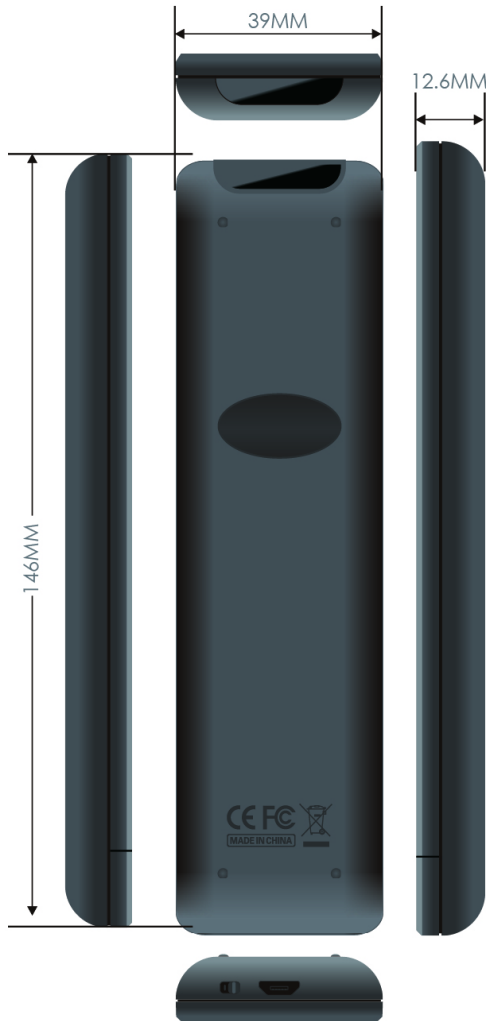

NEO M1

2.4GHz Wireless GyroMouse

- ✔ Six-axis gyroscope & accelerometer
- ✔ Superior accuracy and control
- ✔ USB plug-and-play receiver
- ✔ Advanced power management

Built-in rechargeable lithium battery ✔

Operating range up to 10 meters ✔

Multi-OS support: Windows, Mac OS X, ✔

Android and Linux

Windows

Mac OS X

Android

Linux

<http://www.facebook.com/minixtech>